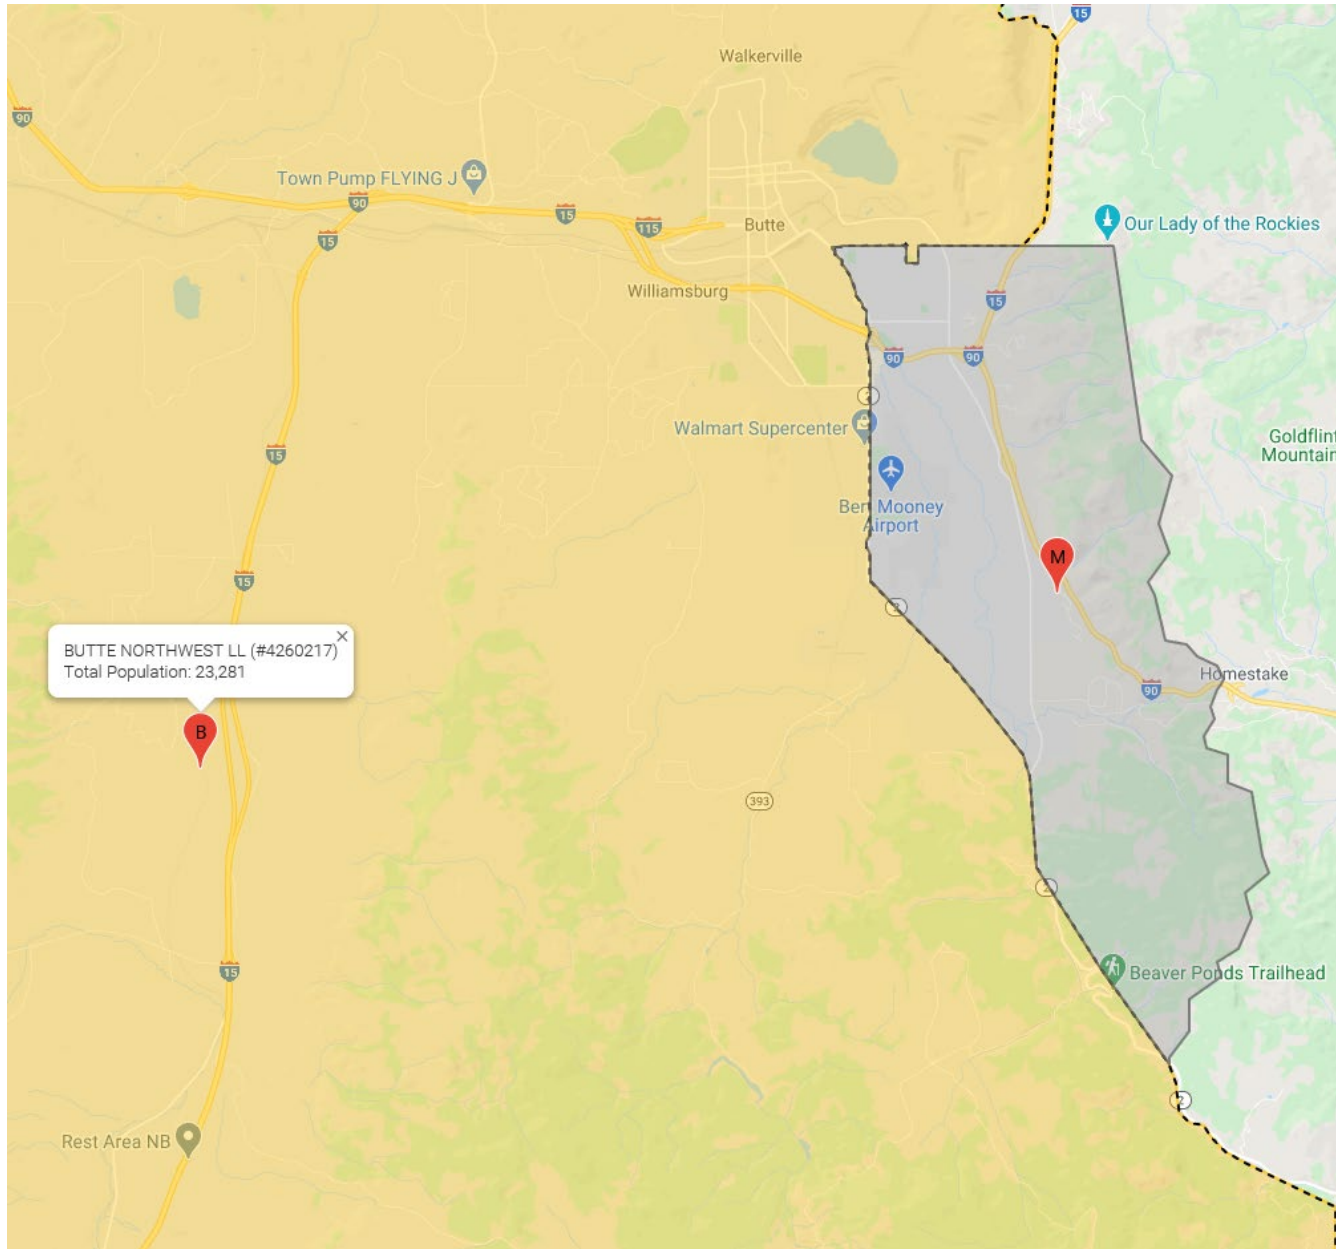

## Northwest and Mile High boundary

### **Boundary:**

Grand Ave. going West to Harrison.  
(North-NWLL, South-MH)  
Harrison Going South to Highway 2.  
(West-NWLL, East-MH)  
Highway 2 going South  
(West-NWLL, East-MH)

### **Northwest Schools:**

Butte Central  
Emerson  
East Middle School  
West  
Kennedy  
Margaret Leary

### **Mile High Schools:**

Hillcrest  
Whittier